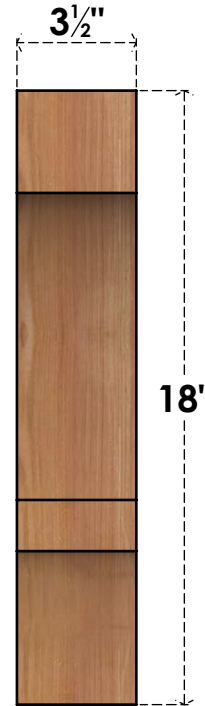

# BRC04X10X18BOA00SWR

3 1/2"W X 10"D X 18"H BALBOA SMOOTH BRACE, WESTERN RED CEDAR

**SIDE**

**FRONT**

**EKENA**  
MILLWORK  
2300 WEST MAIN ST.  
CLARKSVILLE, TX 75426  
TOLL FREE: 866-607-0453  
WWW.EKENAMILLWORK.COM

### NOTES

1. INSTALLATION TO BE COMPLETED IN ACCORDANCE WITH MANUFACTURER'S SPECIFICATIONS.
2. DRAWING MAY NOT BE TO SCALE
3. THIS DRAWING IS INTENDED FOR DESIGN AND PLANNING PURPOSES ONLY.
4. ALL INFORMATION CONTAINED HEREIN WAS CURRENT AT THE TIME OF DEVELOPMENT BUT MUST BE REVIEWED AND APPROVED BY THE PRODUCT MANUFACTURER TO BE CONSIDERED ACCURATE.
5. PRODUCTS ARE NOT KILN DRIED. THIS ITEM IS UNIQUE AND WILL CONTAIN THE NATURAL VARIATIONS THAT THE WOOD SPECIES OFFERS. THIS MAY RESULT IN VARIATIONS UP TO 1/4"