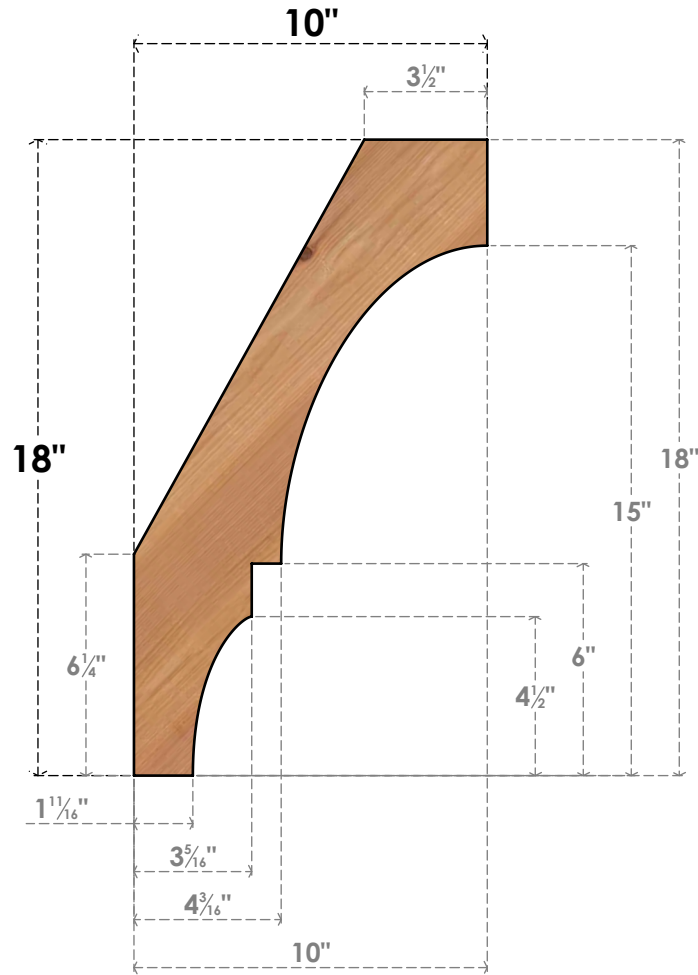

# BRC04X10X18BOA00SWR

3 1/2"W X 10"D X 18"H BALBOA SMOOTH BRACE, WESTERN RED CEDAR

**SIDE**

**FRONT**

**EKENA**  
MILLWORK  
2300 WEST MAIN ST.  
CLARKSVILLE, TX 75426  
TOLL FREE: 866-607-0453  
WWW.EKENAMILLWORK.COM

### NOTES

1. INSTALLATION TO BE COMPLETED IN ACCORDANCE WITH MANUFACTURER'S SPECIFICATIONS.
2. DRAWING MAY NOT BE TO SCALE
3. THIS DRAWING IS INTENDED FOR DESIGN AND PLANNING PURPOSES ONLY.
4. ALL INFORMATION CONTAINED HEREIN WAS CURRENT AT THE TIME OF DEVELOPMENT BUT MUST BE REVIEWED AND APPROVED BY THE PRODUCT MANUFACTURER TO BE CONSIDERED ACCURATE.
5. PRODUCTS ARE NOT KILN DRIED. THIS ITEM IS UNIQUE AND WILL CONTAIN THE NATURAL VARIATIONS THAT THE WOOD SPECIES OFFERS. THIS MAY RESULT IN VARIATIONS UP TO 1/4"